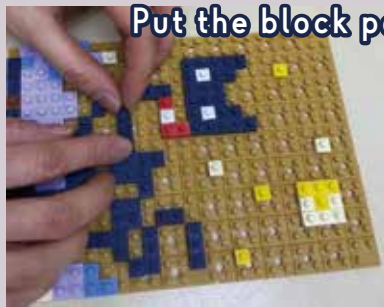

消しゴムでできた新感覚ブロック!

けしぼ
RESH-BLO
ERASER-MADE BLOCK

DOT ART MAKING SET WITH ERASER BLOCK

消しゴムの
ブロックでつくる **ドットアートキット**

Discover the new way to play with Eraser-made blocks!
Only with scissors, you can enjoy DOT ART!

Following the pattern

Put the block parts

Prepare scissors

Finished!!

Display with
the frame at home!

Available in 12 designs
Find your favorite one!

[Contents]

- Base
- 4-dot block parts
- 2 patterns

A trick to cut
a block part

Fix the lower side
of blade of scissors
on the table and cut

Create as you like!

Available 38 colors of block parts!

Explore the world of
DOT ART combining
the kits and block part
sets!