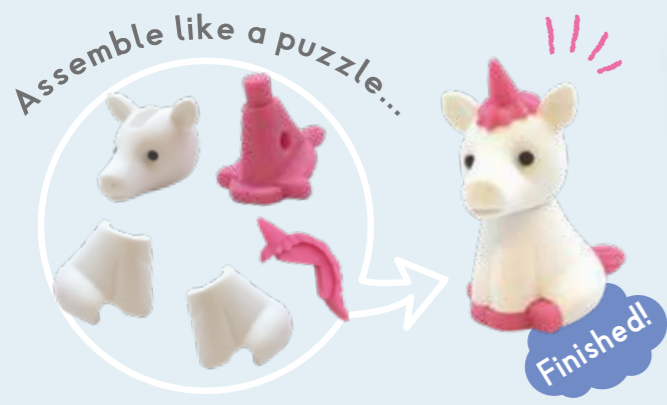

# iwako Colorz®

Popping colorful sets of IWAKO PUZZLE ERASERS®!  
Let's make and enjoy your original unique color combinations of IWAKO COLORZ!

Package size:W130 \* D25 \* H60 (Header 30) mm

You can create your own colors by exchanging the parts!