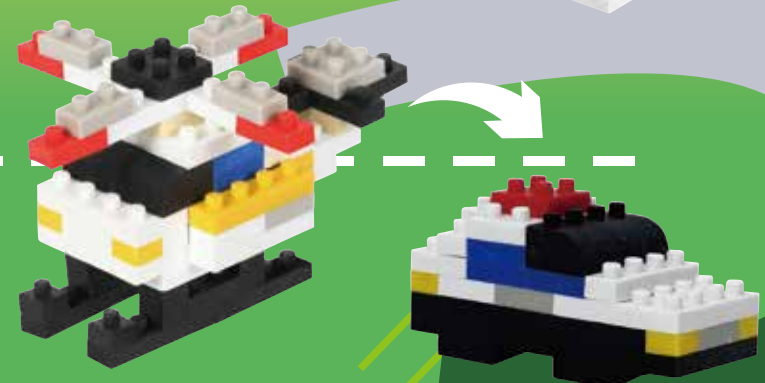

Assembling kits with Eraser-Made-Block for Fun

Is it an **ERASER**
or **BLOCK!**?

Soft!

Use as eraser!

Open-ended toy!

Eraser
performance test

87.7%

Challenge to Transform!

- Assemble**

Follow the instruction and assemble!
Easy to handle with softness
- Cut**

Cut the block parts because it is made of Eraser!
- Complete!**

You can display as you like!
Make your collection and play!
- Use**

Counter Display for BLOCKS!

Sample display space

Shipped unfold

Shipped unfold
Hold 18 packs

Size: W300mm x D300mm x H370mm
Material: Cardboard

Price: 680 JPY * Not included block samples in plastic case
MOQ: 40 pieces