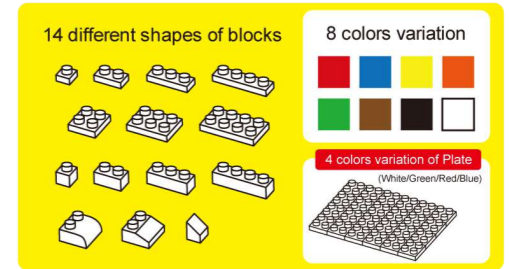

ER-GLB104
Doki Doki

ER-GLB105
Moshi Moshi

Block Hodai

Soft and Safe! IWAKO BLOCKS Buffet "Hodai" Kit
Customers just open the kit at their shops
Reasonable price for the children at 300 JPY (SRP)
1 set includes 1 finished sample of blocks for the shop
With Block Plate, the children can make the big size object!