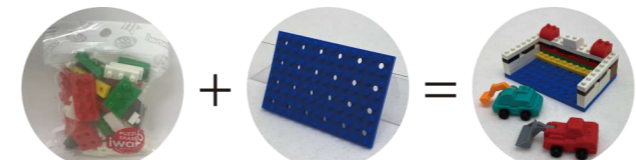

You can pick as much as you can!
(Example) 47g / 54 blocks

Plate x 1 piece

<Finished sample> Parking lot
Included 1 sample for the shops