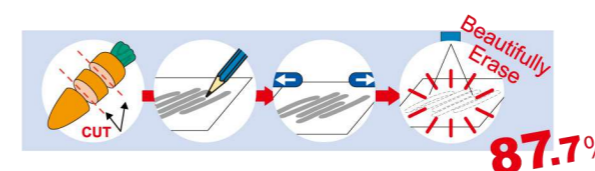

Practicable As Erasers

Only a collective use?? NO!!
IWAKO eraser can be used as an ordinal eraser, it maintains 87.7% of erasing efficiency.