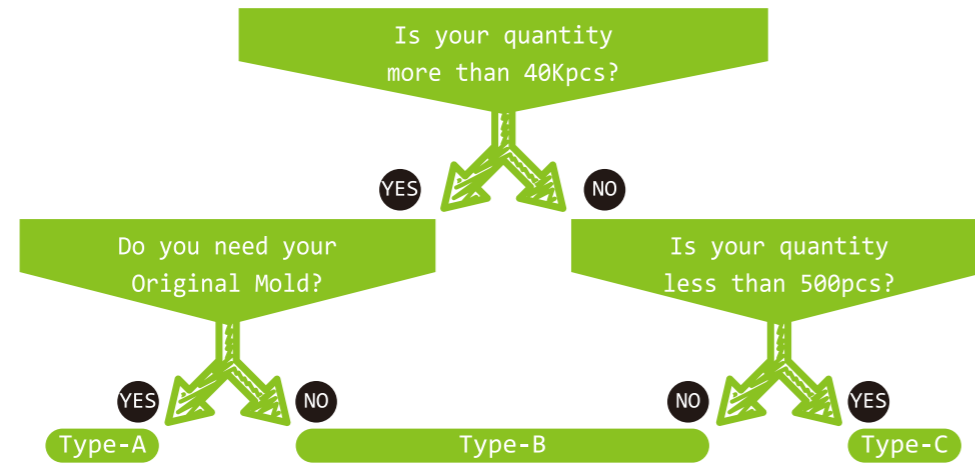

Produce a "Bespoke Eraser"