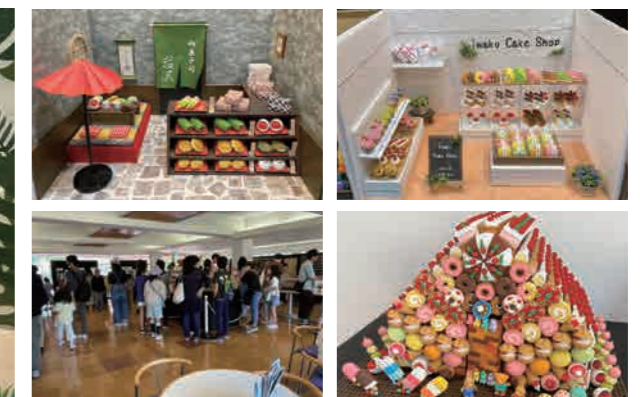

Eraser exhibition at Civic Center